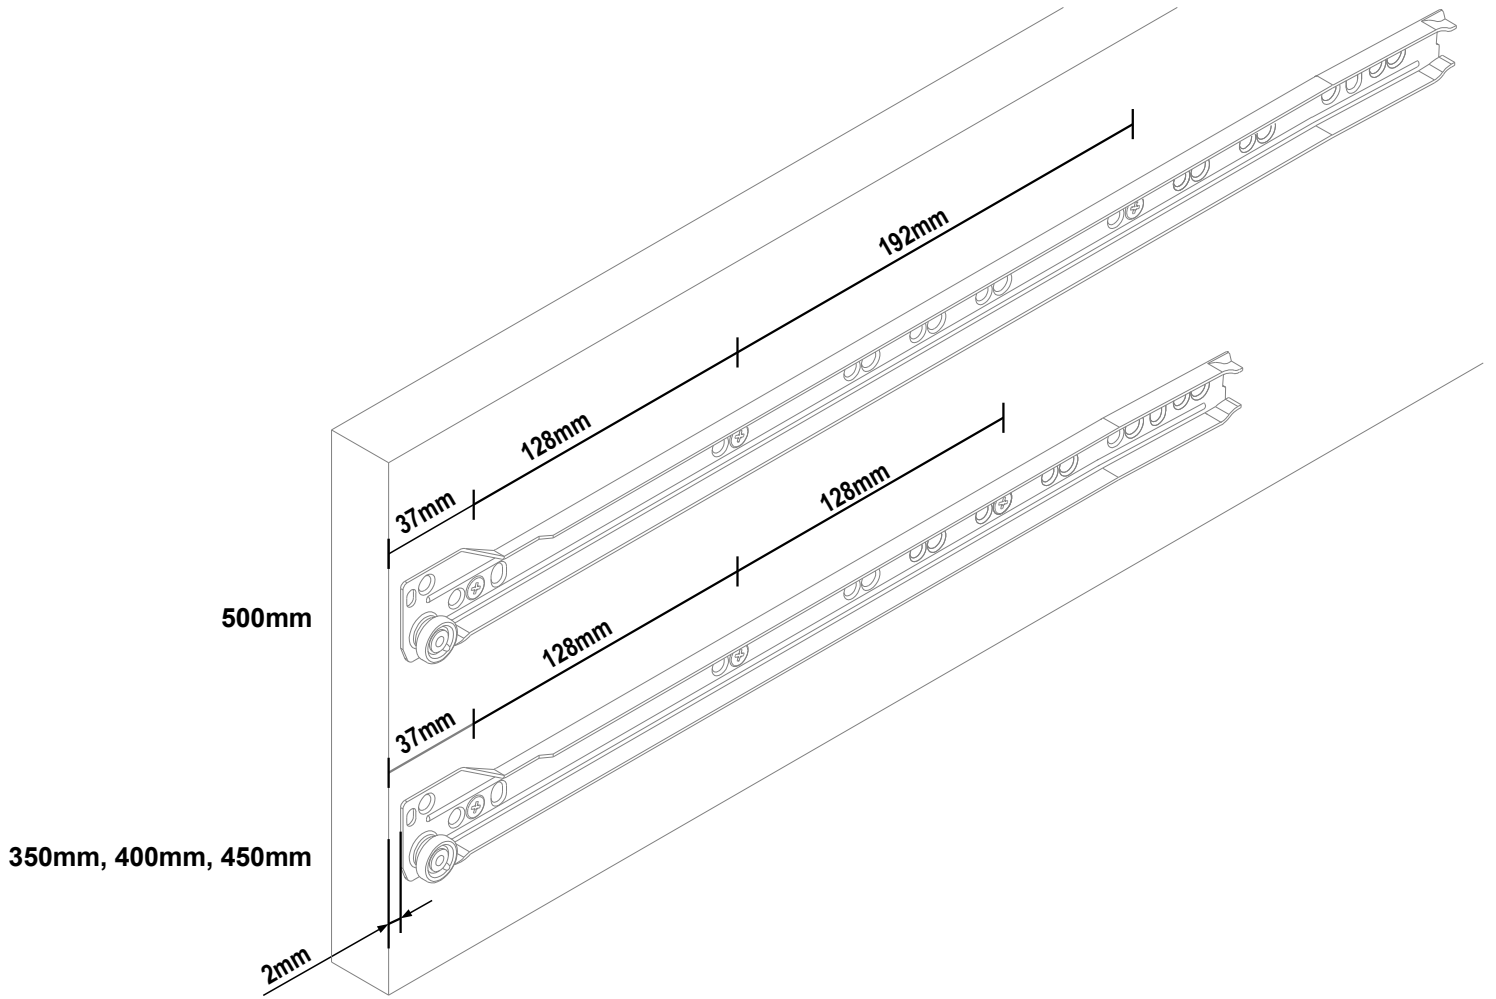

Impaz 4620 Cabinet Profile Fixing Position and Drawer Front Fixing Position

Cabinet Profile mounting height on Carcase Side

Drawer Front drilling position