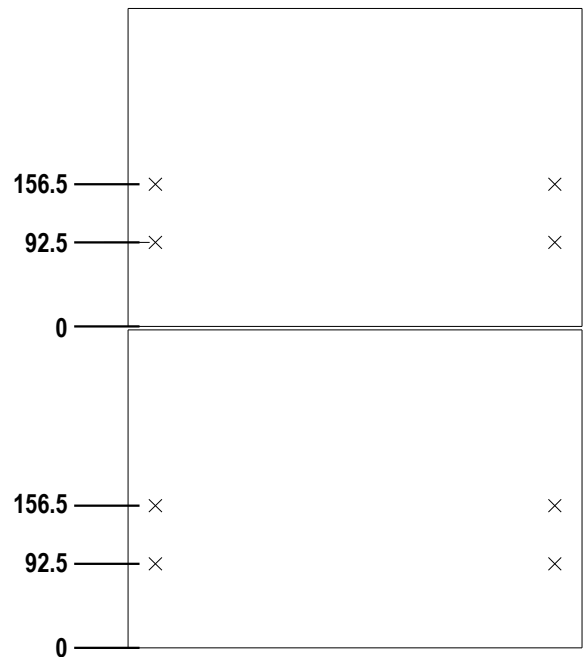

Impaz 4620 Cabinet Profile Fixing Position and Drawer Front Fixing Position

Cabinet Profile mounting height on Carcase Side

Drawer Front drilling position