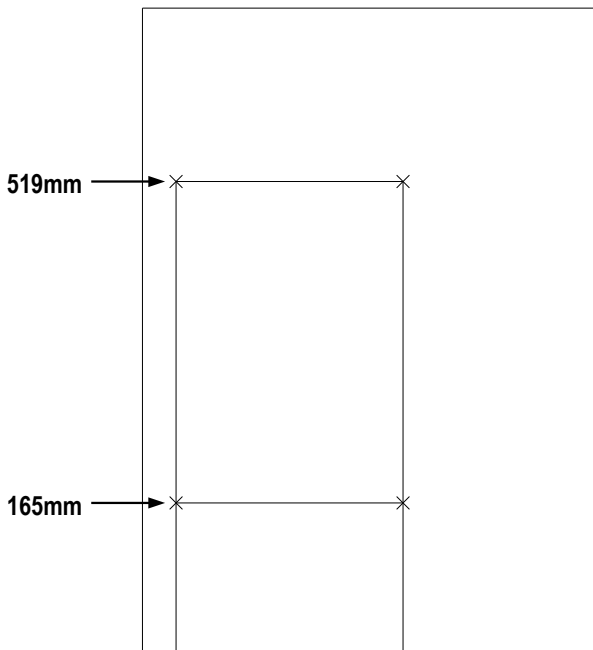

Impaz 4620 Cabinet Profile Fixing Position and Drawer Front Fixing Position

Cabinet Profile mounting height on Carcase Side

Drawer Front drilling position