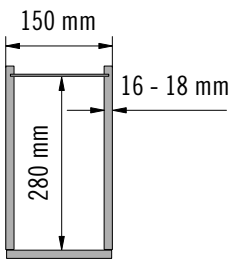

VS TOP® Rack 15

VS SUB® Rack 15/20

VS TAL® Rack 15/20

MONTAGEANLEITUNG / ASSEMBLY MANUAL

VS TOP® Rack 15

VS SUB® Rack 15/20

VS TAL® Rack 15/20

A VS TAL® Bottle
B VS TAL® Rack&Bottle

1

6,3 x 10 mm

2

4,0 x 16 mm

3

4

	C 150	C 200
Y	25	50

5