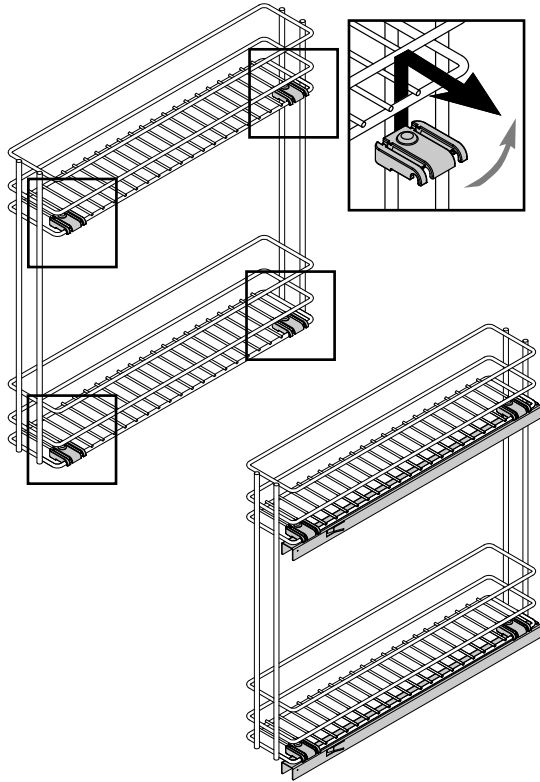

VS TOP® Rack 15

VS SUB® Rack 15/20

VS TAL® Rack 15/20

MONTAGEANLEITUNG / ASSEMBLY MANUAL

VS TOP® Rack 15

VS SUB® Rack 15/20

VS TAL® Rack 15/20

A VS TAL® Bottle
B VS TAL® Rack&Bottle

1

6,3 x 10 mm

2

4,0 x 16 mm

3

4

	C 150	C 200
Y	25	50

5