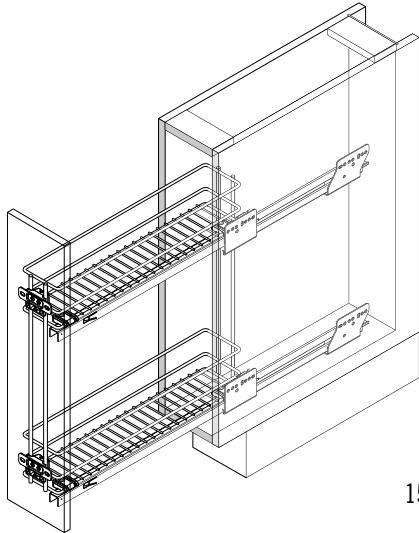

VS TOP® Rack 15

VS SUB® Rack 15/20

VS TAL® Rack 15/20

MONTAGEANLEITUNG / ASSEMBLY MANUAL

VS TOP® Rack 15

VS SUB® Rack 15/20

VS TAL® Rack 15/20

A VS TAL® Bottle
B VS TAL® Rack&Bottle

1

6,3 x 10 mm

2

4,0 x 16 mm

3

4

	C 150	C 200
Y	25	50

5