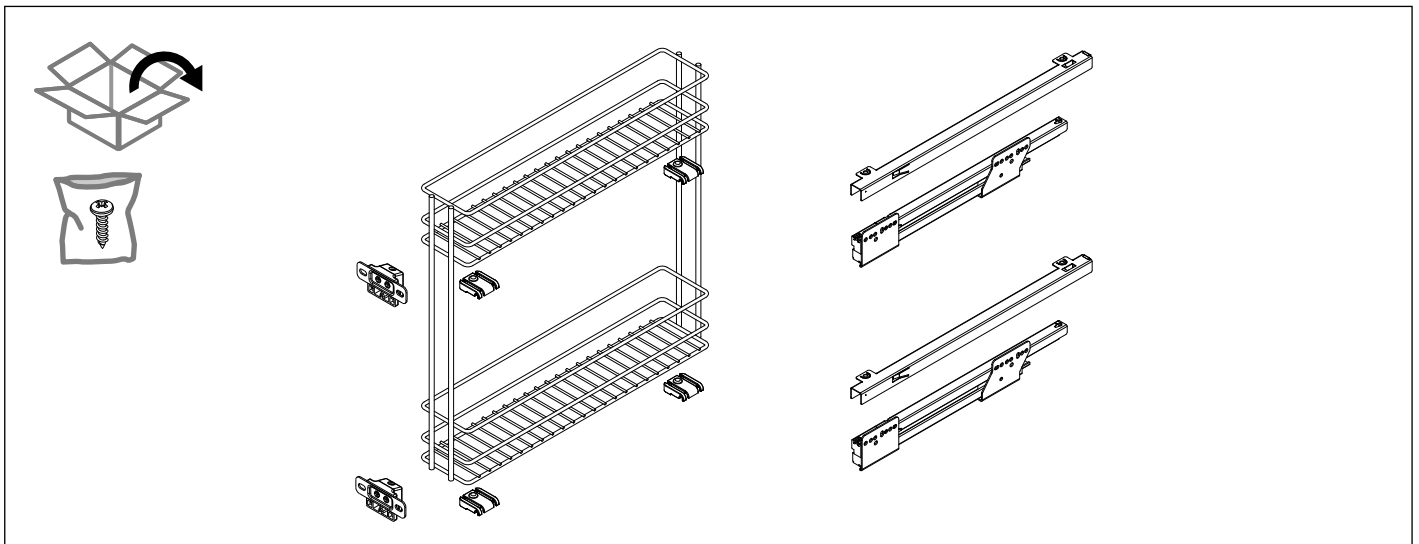

VS TOP® Rack 15

VS SUB® Rack 15/20

VS TAL® Rack 15/20

MONTAGEANLEITUNG / ASSEMBLY MANUAL

VS TOP® Rack 15

VS SUB® Rack 15/20

VS TAL® Rack 15/20

A VS TAL® Bottle
B VS TAL® Rack&Bottle

1

6,3 x 10 mm

2

4,0 x 16 mm

3

4

	C 150	C 200
Y	25	50

5