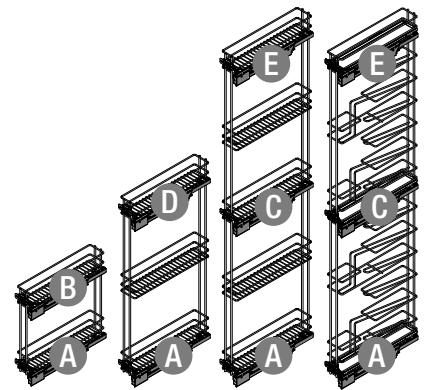

VS TOP® Rack 15

VS SUB® Rack 15/20

VS TAL® Rack 15/20

MONTAGEANLEITUNG / ASSEMBLY MANUAL

VS TOP® Rack 15

VS SUB® Rack 15/20

VS TAL® Rack 15/20

A VS TAL® Bottle
B VS TAL® Rack&Bottle

1

6,3 x 10 mm

2

4,0 x 16 mm

3

4

	C 150	C 200
Y	25	50

5