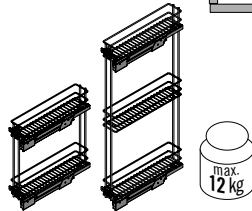

VS TOP® Rack 15

VS SUB® Rack 15/20

VS TAL® Rack 15/20

MONTAGEANLEITUNG / ASSEMBLY MANUAL

VS TOP® Rack 15

VS SUB® Rack 15/20

VS TAL® Rack 15/20

A VS TAL® Bottle
B VS TAL® Rack&Bottle

1

6,3 x 10 mm

2

4,0 x 16 mm

3

4

	C 150	C 200
Y	25	50

5