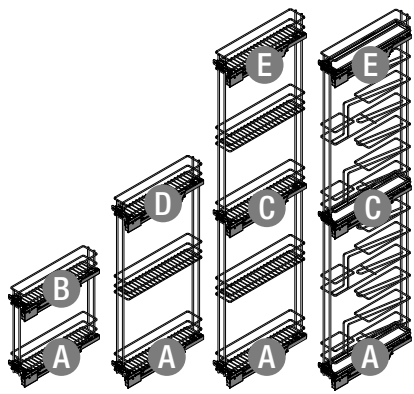

VS TOP® Rack 15

VS SUB® Rack 15/20

VS TAL® Rack 15/20

MONTAGEANLEITUNG / ASSEMBLY MANUAL

VS TOP® Rack 15

VS SUB® Rack 15/20

VS TAL® Rack 15/20

A VS TAL® Bottle
B VS TAL® Rack&Bottle

1

6,3 x 10 mm

2

4,0 x 16 mm

3

4

	C 150	C 200
Y	25	50

5