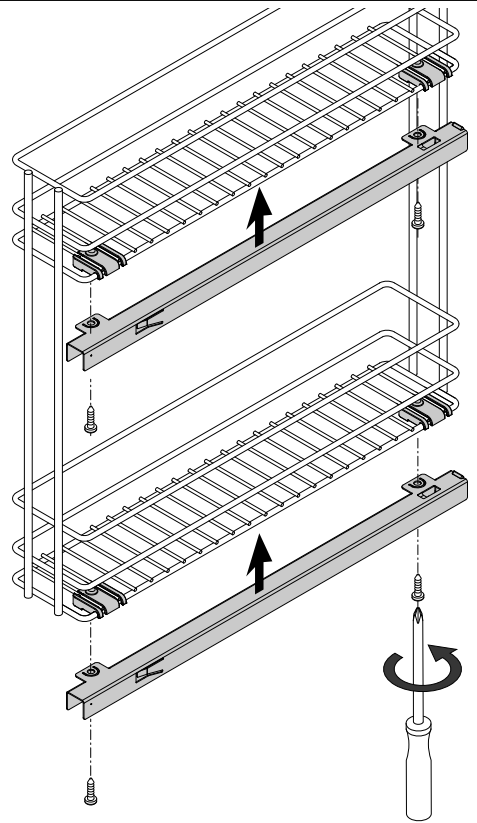

VS TOP® Rack 15

VS SUB® Rack 15/20

VS TAL® Rack 15/20

MONTAGEANLEITUNG / ASSEMBLY MANUAL

VS TOP® Rack 15

VS SUB® Rack 15/20

VS TAL® Rack 15/20

A VS TAL® Bottle
B VS TAL® Rack&Bottle

1

6,3 x 10 mm

2

4,0 x 16 mm

3

4

	C 150	C 200
Y	25	50

5