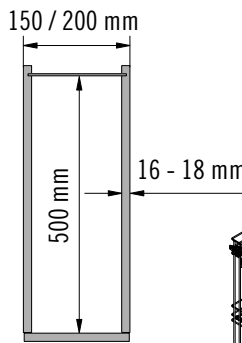

VS TOP® Rack 15

VS SUB® Rack 15/20

VS TAL® Rack 15/20

MONTAGEANLEITUNG / ASSEMBLY MANUAL

VS TOP® Rack 15

VS SUB® Rack 15/20

VS TAL® Rack 15/20

A VS TAL® Bottle
B VS TAL® Rack&Bottle

1

6,3 x 10 mm

2

4,0 x 16 mm

3

4

	C 150	C 200
Y	25	50

5