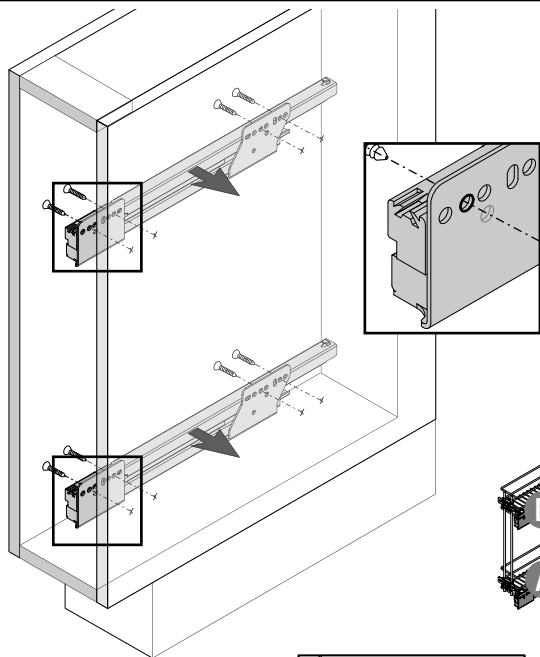

VS TOP® Rack 15

VS SUB® Rack 15/20

VS TAL® Rack 15/20

MONTAGEANLEITUNG / ASSEMBLY MANUAL

VS TOP® Rack 15

VS SUB® Rack 15/20

VS TAL® Rack 15/20

A VS TAL® Bottle
B VS TAL® Rack&Bottle

1

6,3 x 10 mm

2

4,0 x 16 mm

3

4

	C 150	C 200
Y	25	50

5