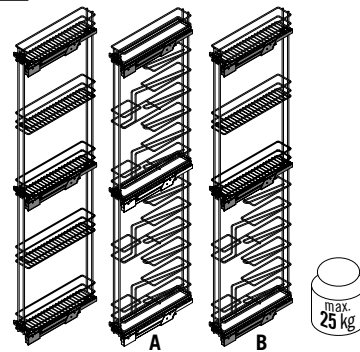

VS TOP® Rack 15

VS SUB® Rack 15/20

VS TAL® Rack 15/20

MONTAGEANLEITUNG / ASSEMBLY MANUAL

VS TOP® Rack 15

VS SUB® Rack 15/20

VS TAL® Rack 15/20

A VS TAL® Bottle
B VS TAL® Rack&Bottle

1

6,3 x 10 mm

2

4,0 x 16 mm

3

4

	C 150	C 200
Y	25	50

5