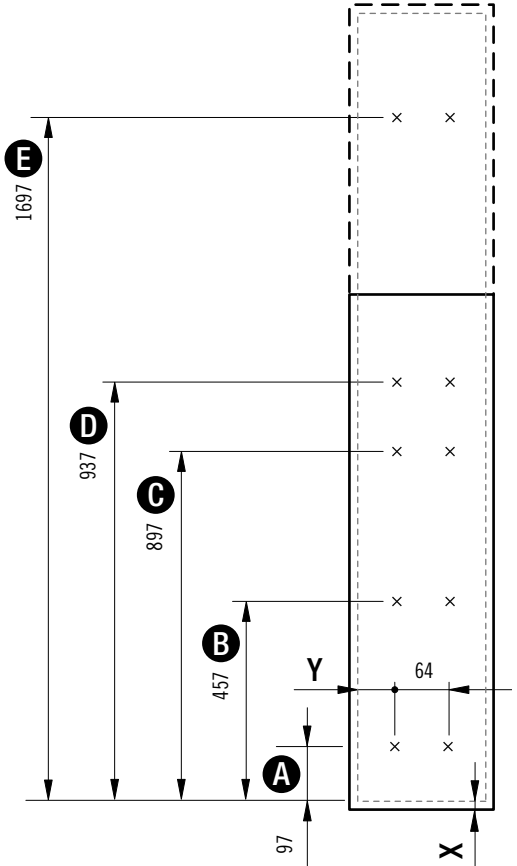

VS TOP® Rack 15

VS SUB® Rack 15/20

VS TAL® Rack 15/20

MONTAGEANLEITUNG / ASSEMBLY MANUAL

VS TOP® Rack 15

VS SUB® Rack 15/20

VS TAL® Rack 15/20

A VS TAL® Bottle
B VS TAL® Rack&Bottle

1

6,3 x 10 mm

2

4,0 x 16 mm

3

4

	C 150	C 200
Y	25	50

5