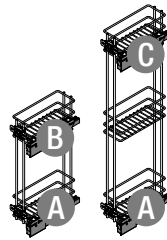

VS TOP® Rack 15

VS SUB® Rack 15/20

VS TAL® Rack 15/20

MONTAGEANLEITUNG / ASSEMBLY MANUAL

VS TOP® Rack 15

VS SUB® Rack 15/20

VS TAL® Rack 15/20

A VS TAL® Bottle
B VS TAL® Rack&Bottle

1

6,3 x 10 mm

2

4,0 x 16 mm

3

4

	C 150	C 200
Y	25	50

5