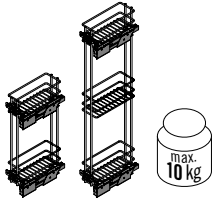

VS TOP® Rack 15

VS SUB® Rack 15/20

VS TAL® Rack 15/20

MONTAGEANLEITUNG / ASSEMBLY MANUAL

VS TOP® Rack 15

VS SUB® Rack 15/20

VS TAL® Rack 15/20

A VS TAL® Bottle
B VS TAL® Rack&Bottle

1

6,3 x 10 mm

2

4,0 x 16 mm

3

4

	C 150	C 200
Y	25	50

5