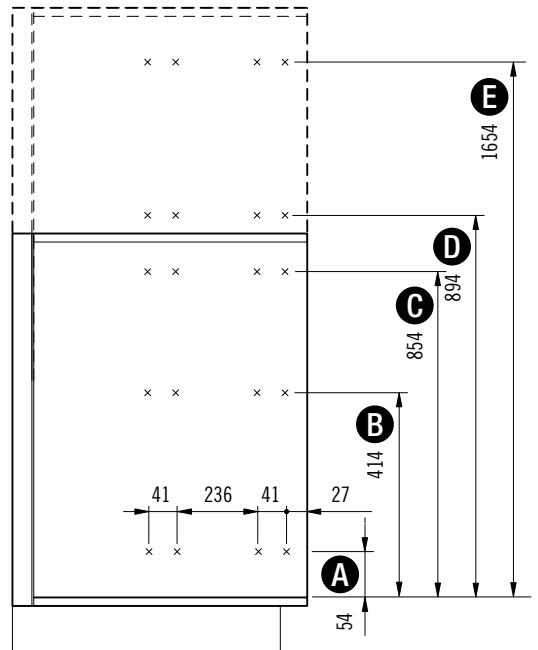

VS TOP® Rack 15

VS SUB® Rack 15/20

VS TAL® Rack 15/20

MONTAGEANLEITUNG / ASSEMBLY MANUAL

VS TOP® Rack 15

VS SUB® Rack 15/20

VS TAL® Rack 15/20

A VS TAL® Bottle
B VS TAL® Rack&Bottle

1

6,3 x 10 mm

2

4,0 x 16 mm

3

4

	C 150	C 200
Y	25	50

5