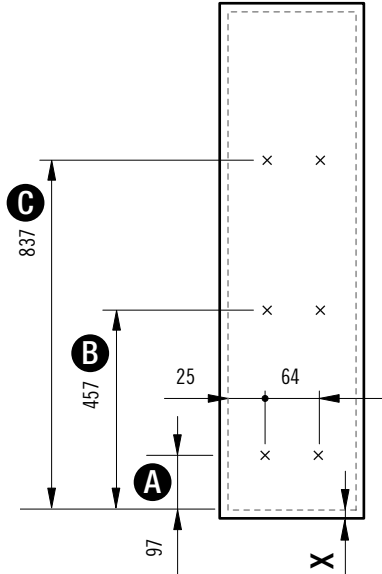

VS TOP® Rack 15

VS SUB® Rack 15/20

VS TAL® Rack 15/20

MONTAGEANLEITUNG / ASSEMBLY MANUAL

VS TOP® Rack 15

VS SUB® Rack 15/20

VS TAL® Rack 15/20

A VS TAL® Bottle
B VS TAL® Rack&Bottle

1

6,3 x 10 mm

2

4,0 x 16 mm

3

4

	C 150	C 200
Y	25	50

5