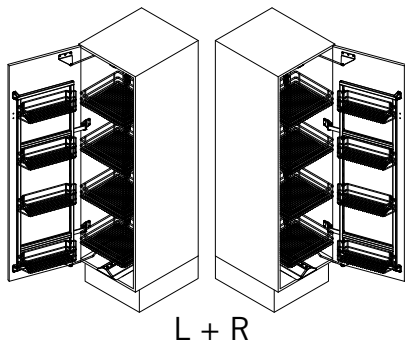

VS TAL[®] Gate Pro

MONTAGEANLEITUNG / ASSEMBLY MANUAL

**VAUTH
SAGEL**

L + R

**VAUTH
SAGEL**
QUALITY
MADE IN GERMANY

(PZ 2)

2

B