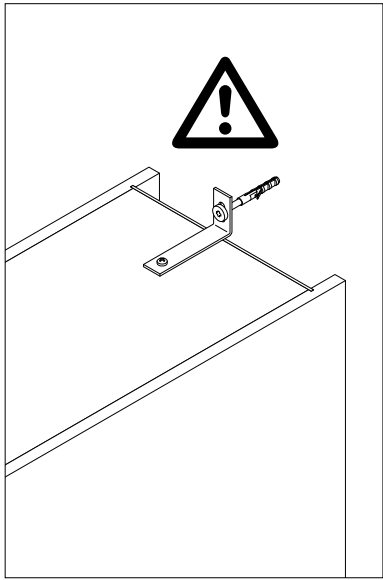

VS TAL[®] Gate Pro

MONTAGEANLEITUNG / ASSEMBLY MANUAL

**VAUTH
SAGEL**

L + R

**VAUTH
SAGEL**
QUALITY
MADE IN GERMANY

(PZ 2)

2

B