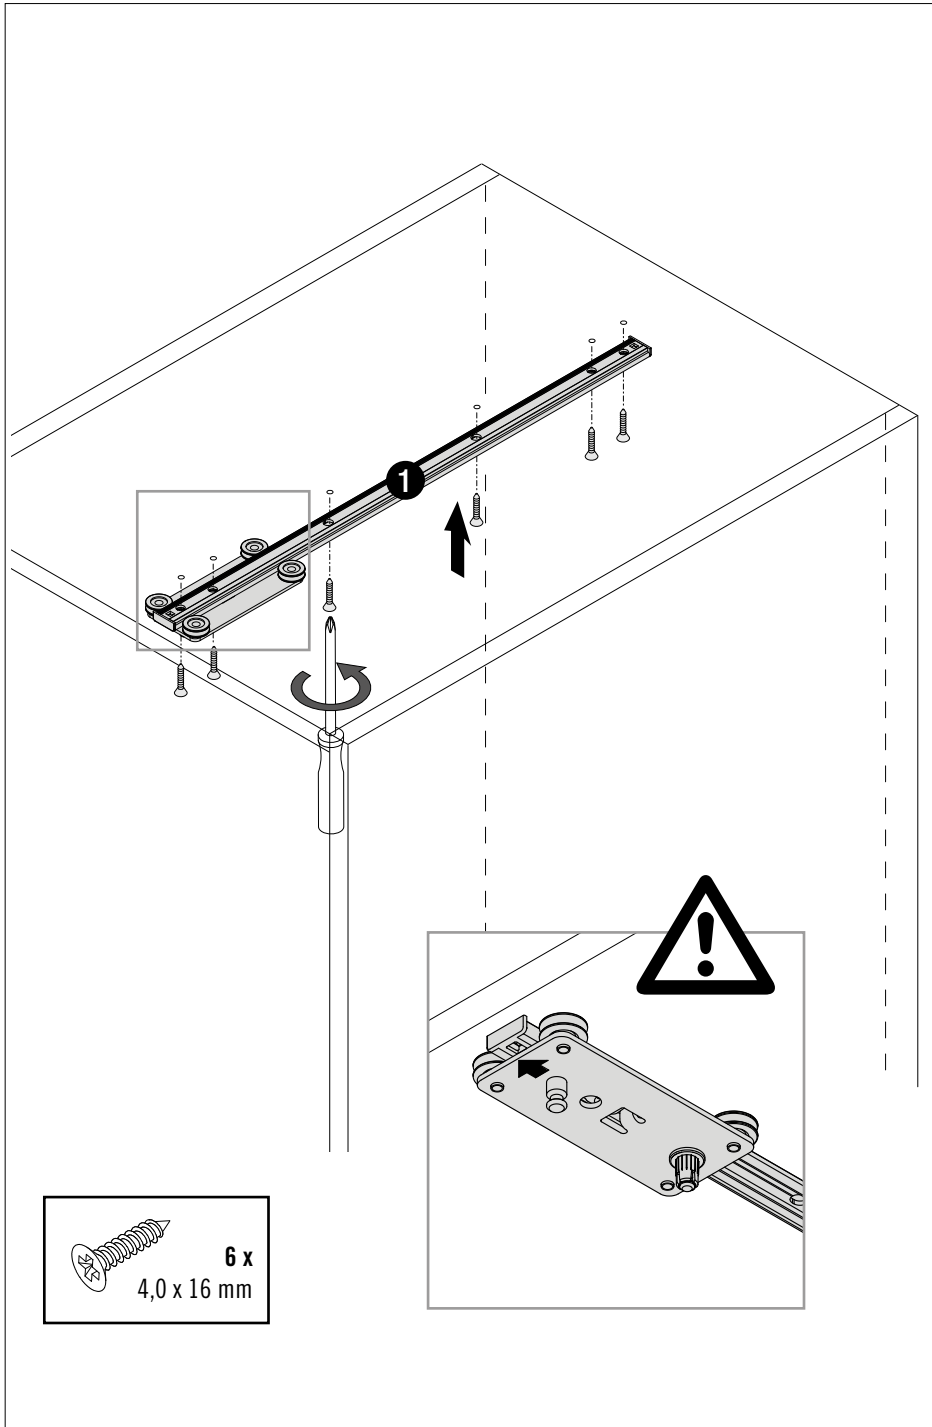

VS TAL[®] Gate Pro

MONTAGEANLEITUNG / ASSEMBLY MANUAL

**VAUTH
SAGEL**

L + R

**VAUTH
SAGEL**
QUALITY
MADE IN GERMANY

(PZ 2)

2

B