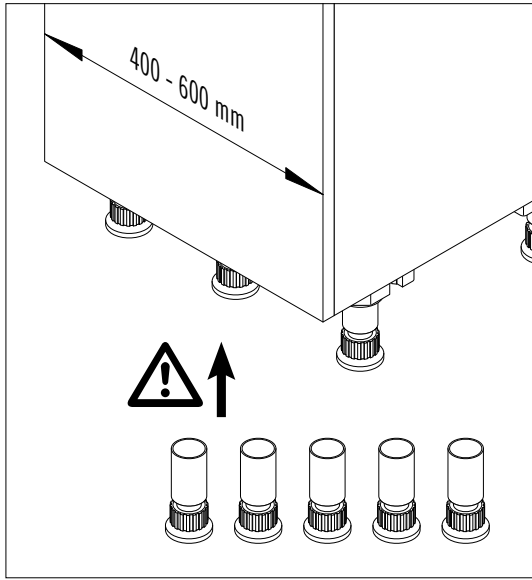

VS TAL[®] Gate Pro

MONTAGEANLEITUNG / ASSEMBLY MANUAL

**VAUTH
SAGEL**

L + R

**VAUTH
SAGEL**
QUALITY
MADE IN GERMANY

(PZ 2)

2

B