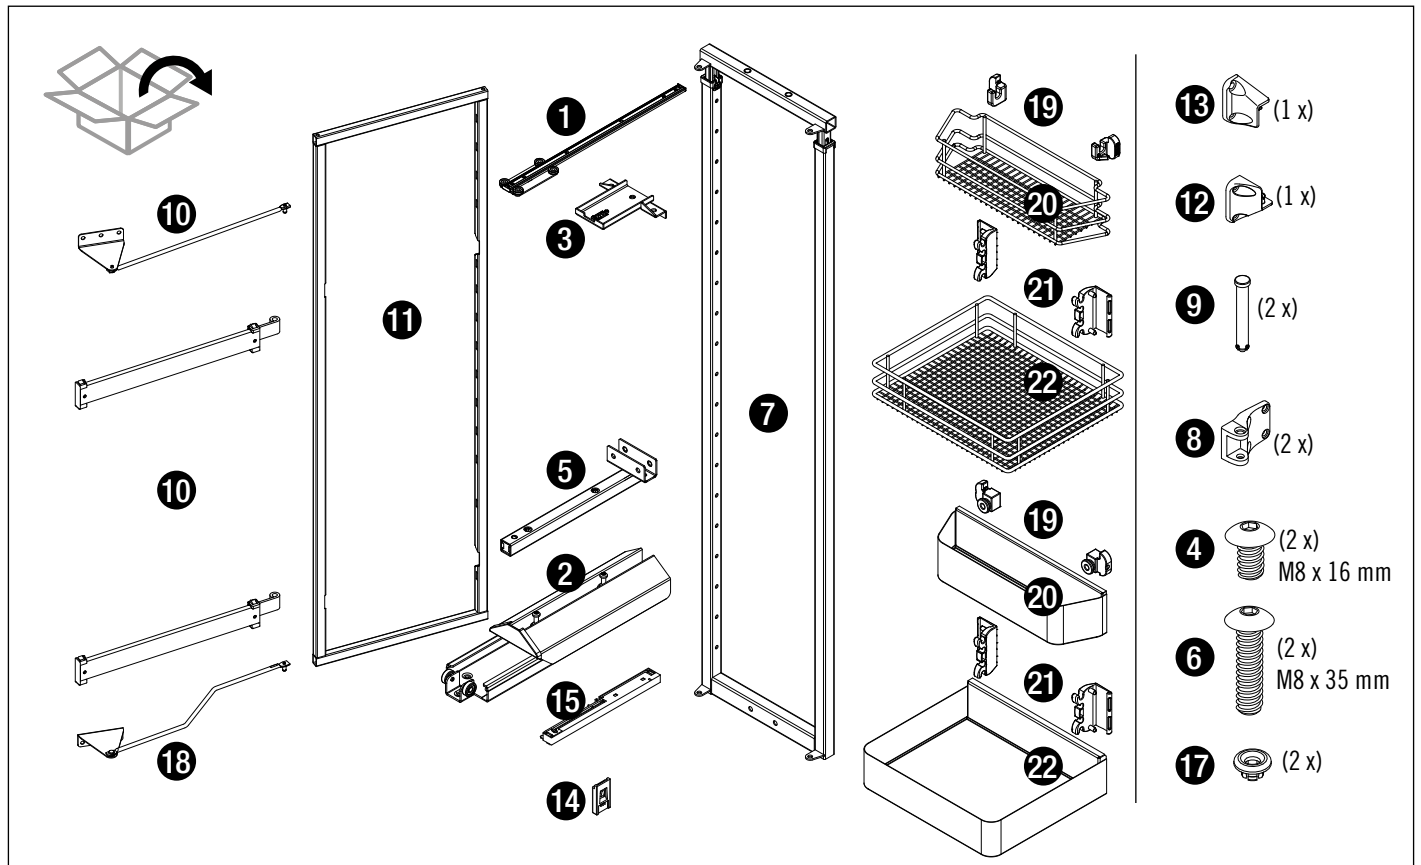

VS TAL[®] Gate Pro

MONTAGEANLEITUNG / ASSEMBLY MANUAL

**VAUTH
SAGEL**

L + R

**VAUTH
SAGEL**
QUALITY
MADE IN GERMANY

(PZ 2)

2

B