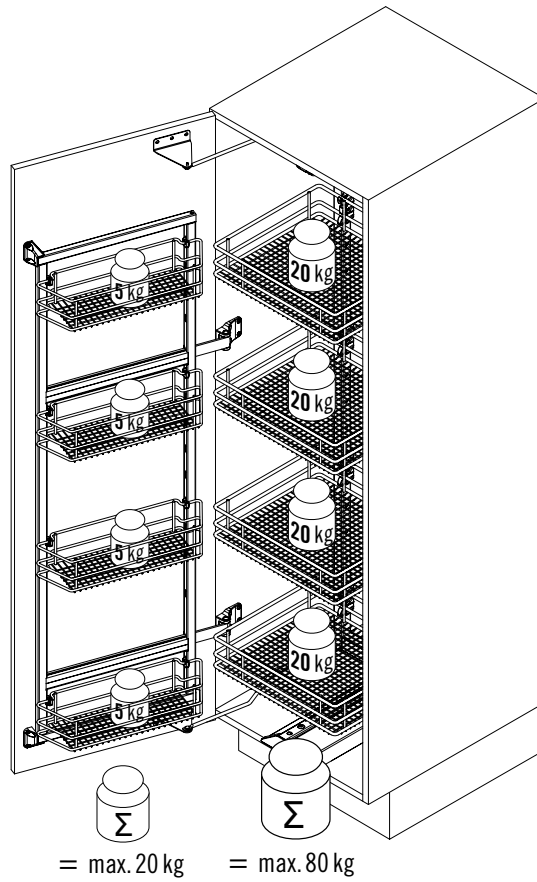

VS TAL[®] Gate Pro

MONTAGEANLEITUNG / ASSEMBLY MANUAL

**VAUTH
SAGEL**

L + R

**VAUTH
SAGEL**
QUALITY
MADE IN GERMANY

(PZ 2)

2

B