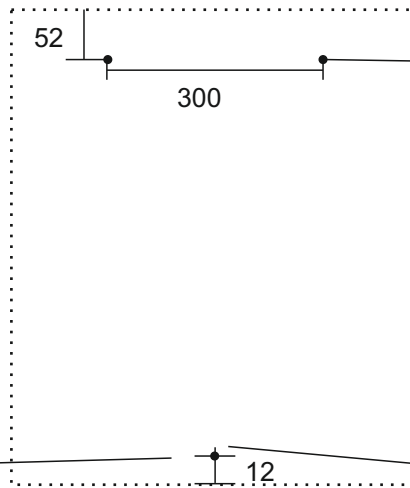

Kiinteä asennus seinään / Fast installation / Security fixing