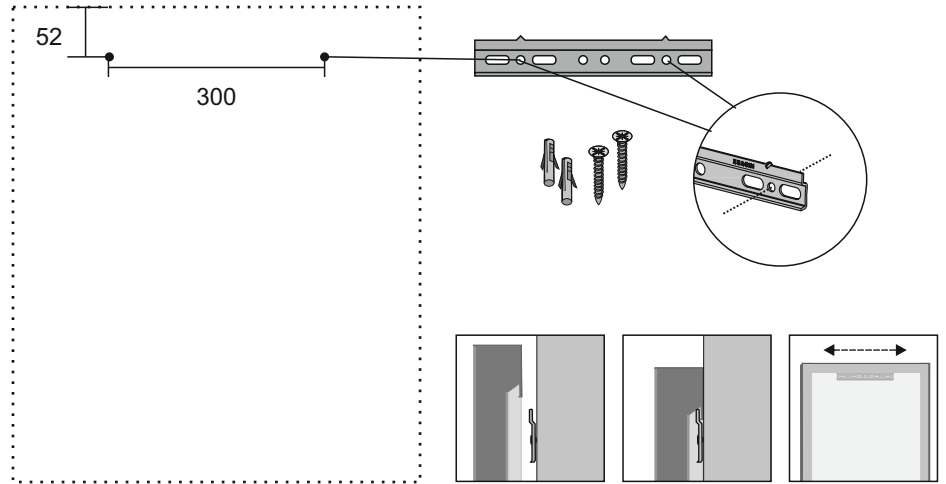

Peilin asennus / Spegelinstallation / Mirror installation :