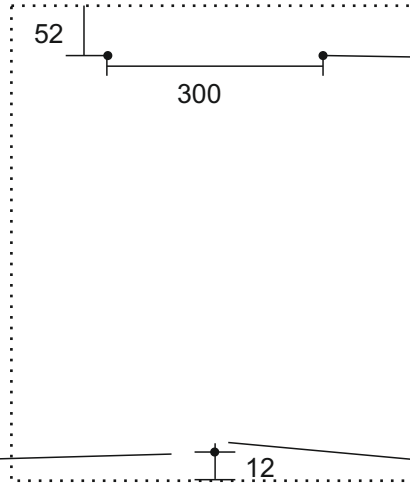

Kiinteä asennus seinään / Fast installation / Security fixing