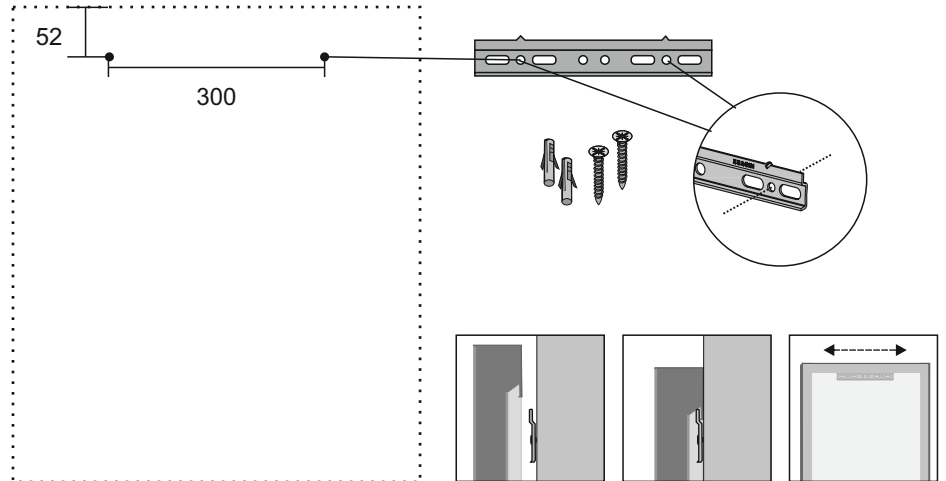

Peilin asennus / Spegelinstallation / Mirror installation :